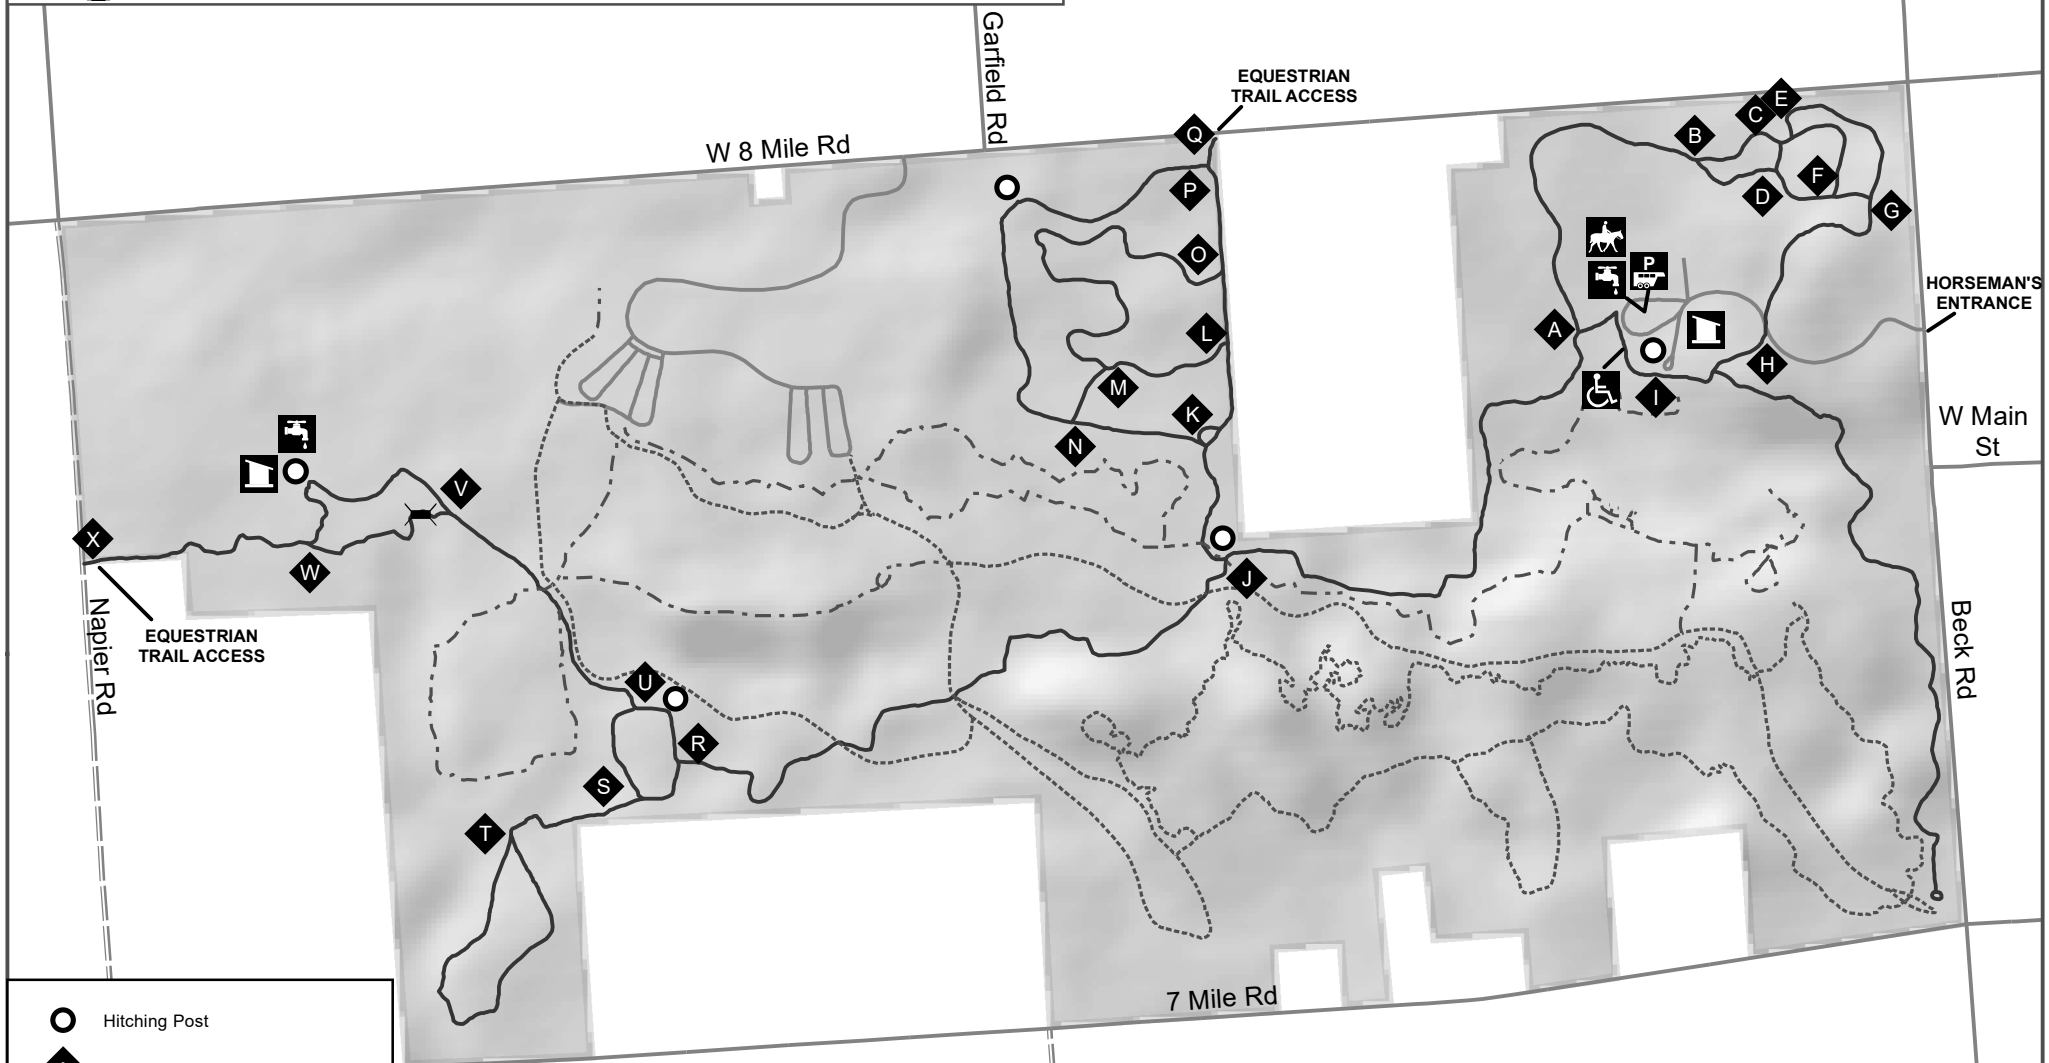

# Maybury State Park Equestrian Trails

Wayne County, MI

Created: 12/06/2017

- Hitching Post
- Trail Marker
- Equestrian Staging Area
- Maybury Riding Stable - Privately Operated
- ADA Mounting Ramp
- Drinking Water - Hand Pump
- Vault Toilet
- Bridge

- Equestrian Trail
- Hiking Trail
- Bike Trail
- Highway
- Paved Road
- Dirt Road

### TRAIL MARKER KEY

**4** ← YOUR PRESENT LOCATION INTERSECTION #

MAP

**5** ← NEXT INTERSECTION

↑ DIRECTION TO NEXT INTERSECTION

**7** ← NEXT INTERSECTION